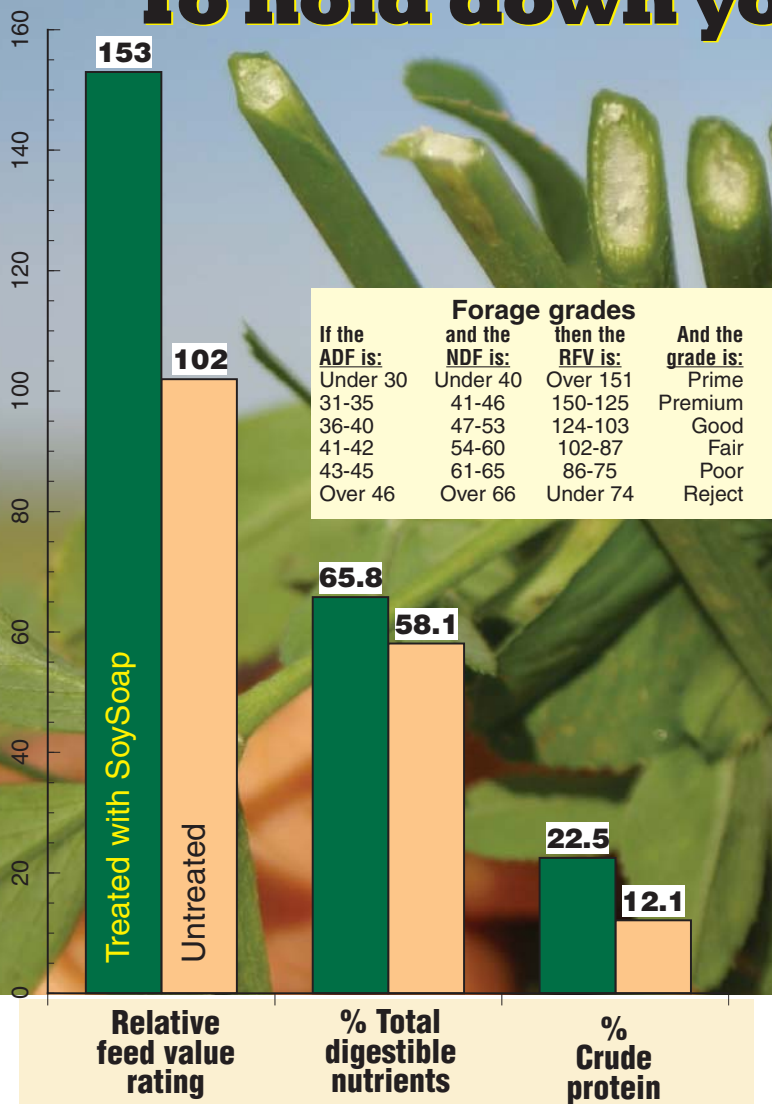

To hold down your feed costs —

Raise the yield and quality of your hay and pasture!

Livestock producer Mike Johnson, Surry County, NC, (above) grew 4 tons of orchard-grass and fescue for his first cutting in 2009.

"SoySoap makes fertilizer work better," he says. When he sprayed part of his pearl millet summer pasture with SoySoap, he saw that "My cattle grazed first where I'd sprayed. They didn't move to the unsprayed millet until they'd grazed down what I'd treated. It must have tasted sweeter."

At the SunBelt Ag Expo field day July 7 at Moultrie, GA, visitors could easily see greener, more lush growth in a Coastal bermuda field plot which Expo Farm Manager Michael Williams had sprayed four weeks earlier with SoySoap.

"Forage height was the same as the adjoining Coastal, but leaves in the treated plot were broader and darker green," observed Williams.

A producer in Teton County, MT raised the Relative Feed Value of his first-cutting alfalfa from 102 to 153 — Prime grade! He sprayed 9 ounces per acre of SoySoap May 20, 2009, when alfalfa reached 4 inches. Total Digestible Nutrients rose to 65.8%. Crude Protein almost doubled over the untreated control, to 22.5% (dry matter basis) compared with 12.1% for untreated alfalfa (chart above). Baled hay yield from the treated 60-acre half of the 120-acre pivot-irrigated field rose by 1,480 lbs. per acre above the untreated 60 acres. The full analysis by Midwest Labs is available at your request.